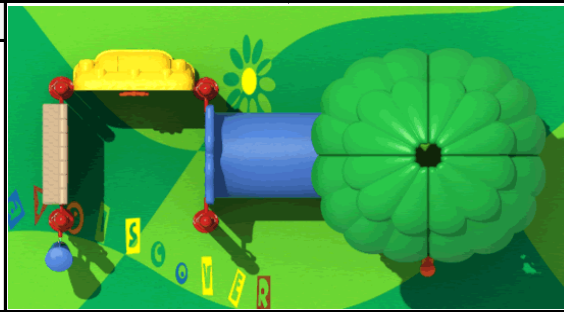

Ontario
Playgrounds Inc.

MODEL: OPG 12

AREA REQUIRED: 12 ft x 18 ft
4 mtr x 5 mtr

AGE GROUP: 2 to 5

COLOR: as shown or special order

LEGEND

- Post Drum
- Store Panel
- Car Panel
- Tube Panels
- Tube
- Clock Panel

LEGEND

- Gear Panel
- Elephant Panel
- Leaf Roof
- Posts
- Frame

NOTES: _____ This structure does not require a safety surfacing. The area required is an estimate and depends on how the customer would like the unit installed.