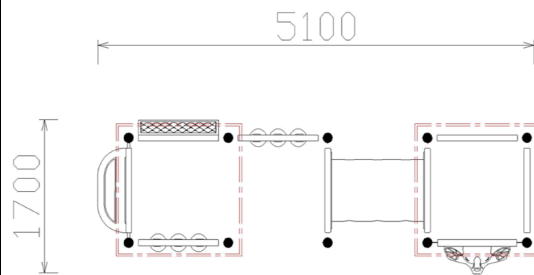

Ontario
Playgrounds Inc.

MODEL: OPG 12A

AREA REQUIRED: 12 ft x 24 ft
4 mtr x 7 mtr

AGE GROUP: 2 to 5

COLOR: as shown or special order

LEGEND

- 2 Leaf Roofs
- Seat Panel
- Store Panel
- Car Panel
- Tube Panels

LEGEND

- Clock Panel
- Elephant Panel
- Slotted Panel
- Gear Panel
- Tube

NOTES: _____ This structure does not require a safety surfacing. The area required is an estimate and depends on how the customer would like the unit installed.

*unit is customizable with some options, check with the sales office. *schematic does not include safety surfacing zone