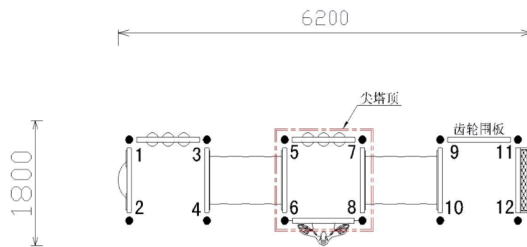

Ontario
Playgrounds Inc.

MODEL: OPG 12B

AREA REQUIRED: 12 ft x 28 ft
4 mtr x 9 mtr

AGE GROUP: 2 to 5

COLOR: as shown or special order

LEGEND

- Leaf Roof
- Store Panel
- Gear Panel
- Elephant Panel
- Dome Panel

LEGEND

- Gear Panel
- Seat Panel
- Post Drum
- Tube x2
- Tube Panels x4

NOTES: _____ This structure does not require a safety surfacing. The area required is an estimate and depends on how the customer would like the unit installed.

*unit is customizable with some options, check with the sales office. *schematic does not include safety surfacing zone