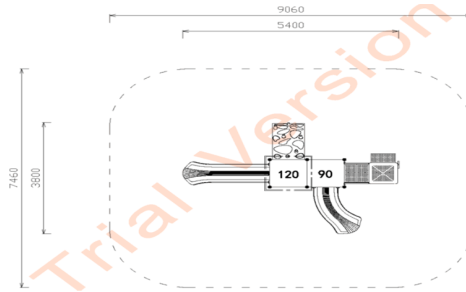

Ontario
Playgrounds Inc.

MODEL: OPG 18

AREA REQUIRED: 25 ft x 30 ft
8 mtr x 9 mtr

AGE GROUP: 2 to 12

COLOR: as shown or special order

LEGEND

- Access Deck
- Stairs
- Clock Panel
- 4ft Arch Rung Climber
- Temple Roof

LEGEND

- 4ft Double Slide
- Gear Panel
- 3ft Curved Slide
- Store Panel
- Slide Hoods

NOTES: _____

1-800-411-6311

*unit is customizable with some options, check with the sales office. *schematic does not include safety surfacing zone