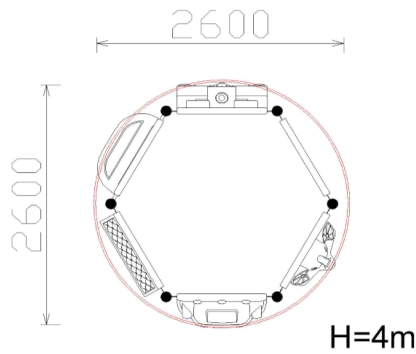

LEGEND

Train Panel
Seat Panel
Store Front Panel

NOTES:

1-800-411-6311