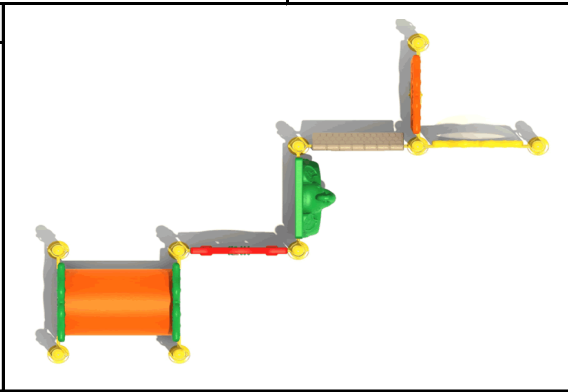

Ontario
Playgrounds Inc.

MODEL: OPG 30

AREA REQUIRED: 0 ft x 0 ft
0 mtr x 0 mtr

AGE GROUP: 2 to 5

COLOR: as shown or special order

LEGEND
Bubble Panel
Clock Panel
Store Panel
Crawl Tube

LEGEND
Elephant Panel
Gear Panel
Tube Panels

NOTES: _____ Can be installed in a variety of positions. Call the sales team for more information.

1-800-411-6311

*unit is customizable with some options, check with the sales office. *schematic does not include safety surfacing zone