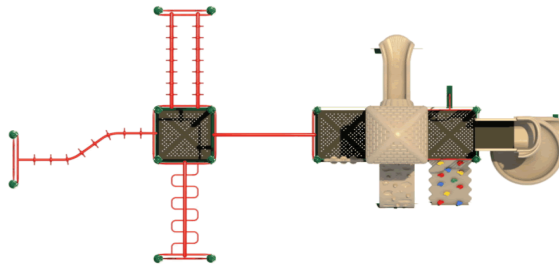

**MODEL:** OPG 113

**AREA REQUIRED:** 34 ft x 56 ft  
10 mtr x 17 mtr

**AGE GROUP:** 5 to 12

**COLOR:** as shown or special order

**LEGEND**

- Themed Roof
- 5ft Angle Wall Climber
- 6ft Spiral Slide
- 4ft Arch Climber
- Themed Panel (XO shown)
- Wave Slide
- Fire Pole

**LEGEND**

- Monkey Bar:
- Straight Bar
  - Curved Hand Rung
  - Double Hand Rung
  - S Rung
  - Ladders
  - Decks

NOTES:

---

---

---

---

---